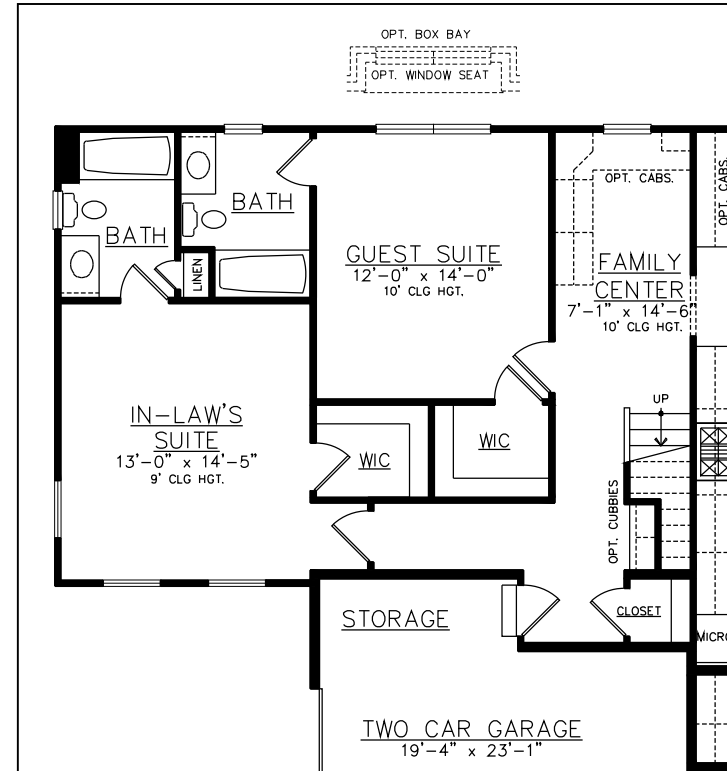

Opt. In-Laws Suite
ilo Tandem Garage

Opt. In-Laws Suite W/ Private
Bath and Opt. Guest Suite W/
Private Bath ilo Tandem Garage

CANONGATE AT TRINITY RIDGE

All information contained herein is deemed reliable. All illustrations are artist's depictions only and are not meant to be exact and do not show accurate details as they will appear on the finished product. House orientation is determined by builder. All dimensions are approximate and may differ from actual home. No part of this brochure constitutes an agreement of any kind between J.P. Orleans and you. 07.10.20