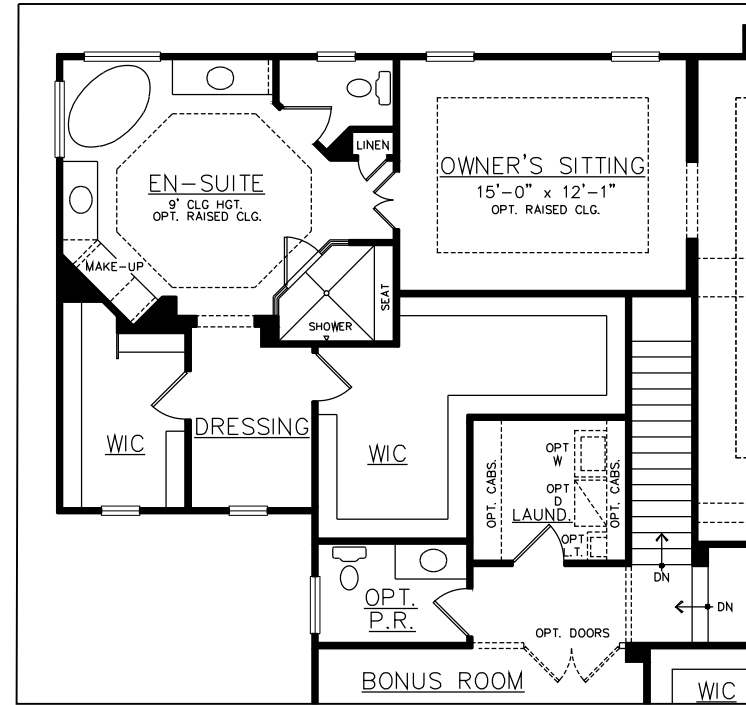

Opt. Deluxe Owner's Suite

Opt. Deluxe Owner's Suite
w/ Opt. Powder Room

CANONGATE AT TRINITY RIDGE

All information contained herein is deemed reliable. All illustrations are artist's depictions only and are not meant to be exact and do not show accurate details as they will appear on the finished product. House orientation is determined by builder. All dimensions are approximate and may differ from actual home. No part of this brochure constitutes an agreement of any kind between J.P. Orleans and you. 07.10.20