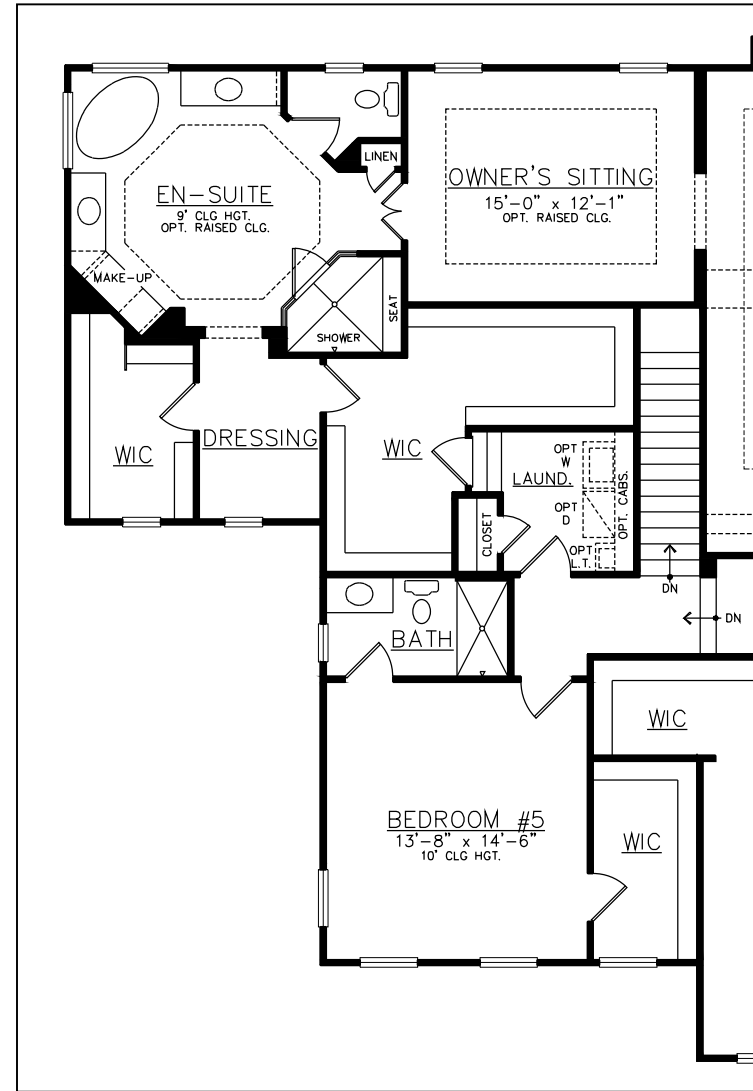

Opt. Deluxe Owner's Suite &
Opt. Bedroom #5 w/ bath

Opt. Deluxe Owner's Suite
w/ Opt. Laundry Access &
Opt. Bedroom #5 w/ bath

CANONGATE AT TRINITY RIDGE

All information contained herein is deemed reliable. All illustrations are artist's depictions only and are not meant to be exact and do not show accurate details as they will appear on the finished product. House orientation is determined by builder. All dimensions are approximate and may differ from actual home. No part of this brochure constitutes an agreement of any kind between J.P. Orleans and you. 07.10.20