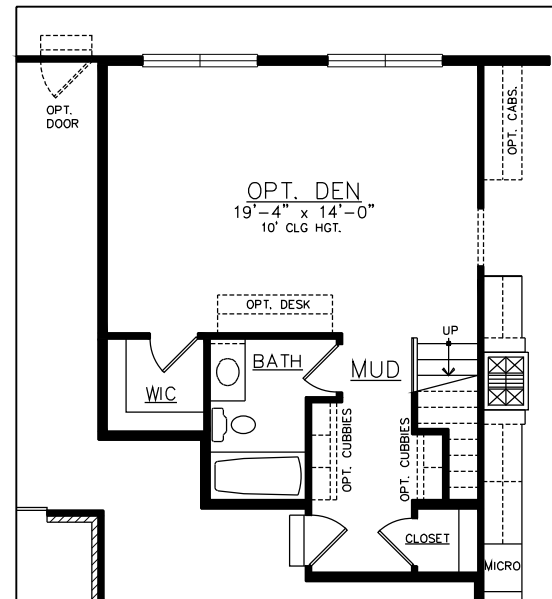

Opt. Alt.
Family Center Plan

Opt. Den ilo
Guest Suite & Family Center

CANONGATE AT TRINITY RIDGE

All information contained herein is deemed reliable. All illustrations are artist's depictions only and are not meant to be exact and do not show accurate details as they will appear on the finished product. House orientation is determined by builder. All dimensions are approximate and may differ from actual home. No part of this brochure constitutes an agreement of any kind between J.P. Orleans and you. 07.10.20