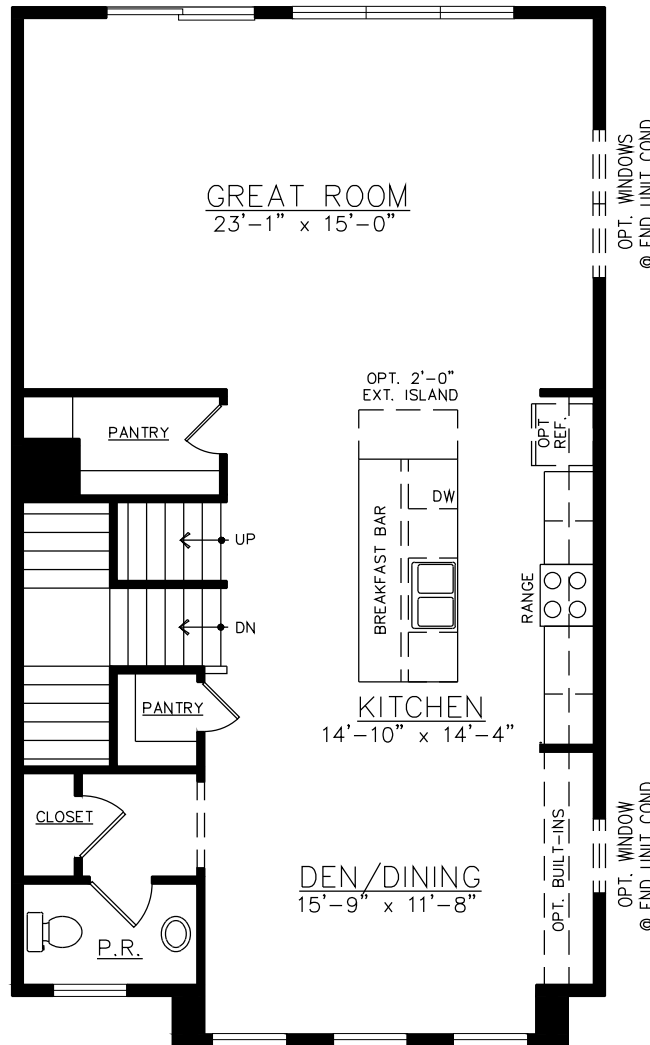

Opt. 2'-0" EXT. GREAT ROOM

Opt. Fireplace at End Unit

Opt. Bar illo Walk in Pantry

Opt. Fireplace at Interior Unit

Classical elevation

Cottage elevation

Colonial elevation

LIVING LEVEL W/ TRADITIONAL KITCHEN