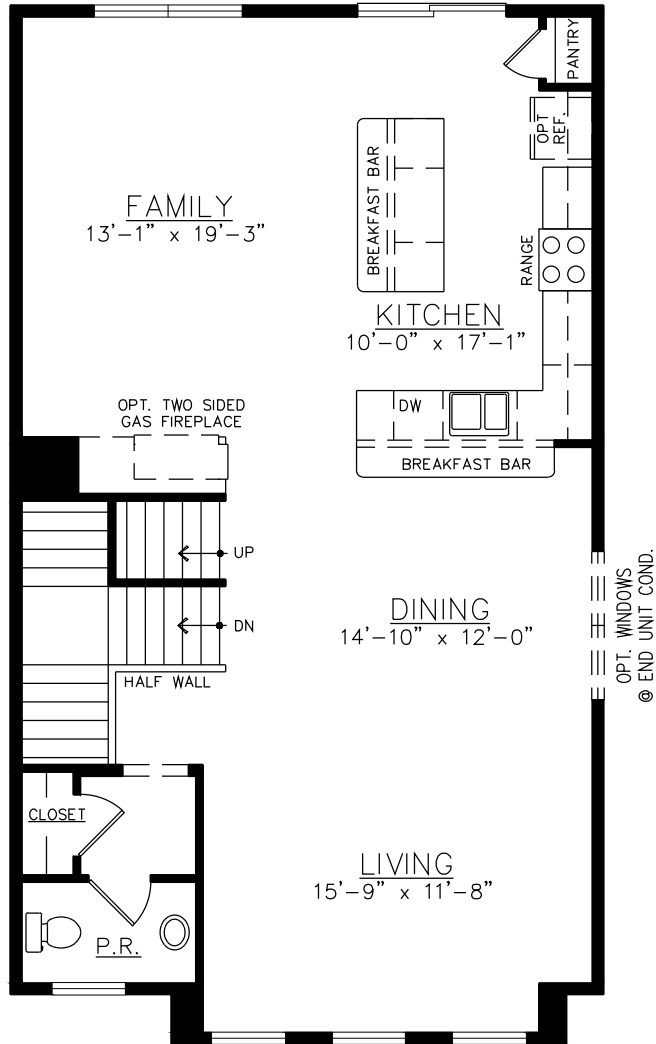

Opt. 2'-0" EXT. KITCHEN

Classical elevation

Cottage elevation

Colonial elevation

# LIVING LEVEL W/ GOURMET KITCHEN

WYNDHAM

JPOrleans

All information contained herein is deemed reliable. All illustrations are artist's depictions only and are not meant to be exact and do not show accurate details as they will appear on the finished product. House orientation is determined by builder. All dimensions are approximate and may differ from actual home. No part of this brochure constitutes an agreement of any kind between J.P. Orleans and you. 01.21.20