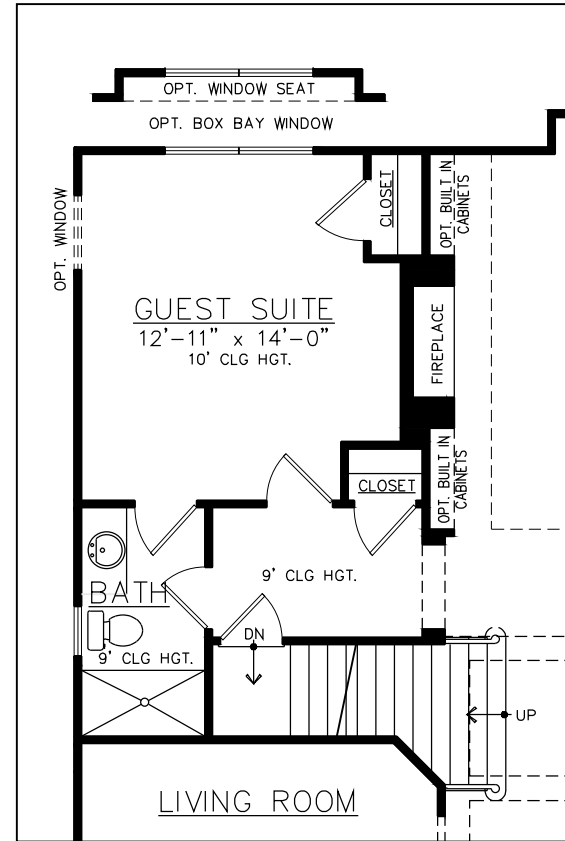

Opt. Guest Suite with Full Bath ilo Study

Opt. Guest Suite with Full Bath ilo Study with Opt. Basement

GRANTON II

All information contained herein is deemed reliable. All illustrations are artist's depictions only and are not meant to be exact and do not show accurate details as they will appear on the finished product. House orientation is determined by builder. All dimensions are approximate and may differ from actual home. No part of this brochure constitutes an agreement of any kind between J.P. Orleans and you.
02.06.20