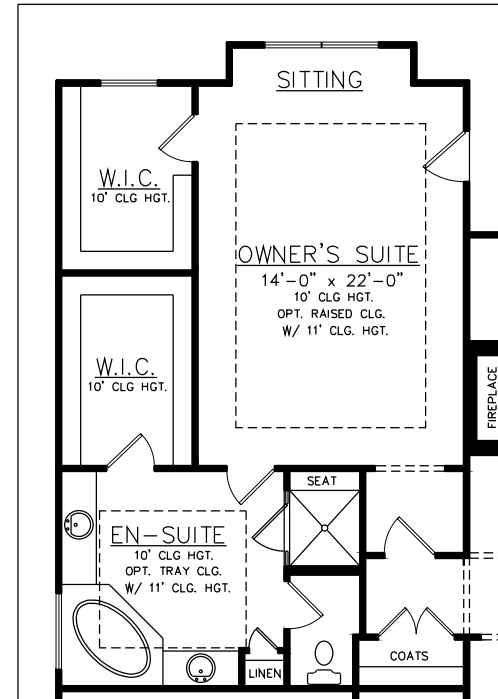

Opt. Deluxe
En-Suite Bath

Opt. 2'-0" Extended
Owner's Sitting Area &
Deluxe En-Suite Bath

Opt. 2'-0" Extended
Owner's Sitting Area

THE ROSEHALL II

All information contained herein is deemed reliable. All illustrations are artist's depictions only and are not meant to be exact and do not show accurate details as they will appear on the finished product. House orientation is determined by builder. All dimensions are approximate and may differ from actual home. No part of this brochure constitutes an agreement of any kind between J.P. Orleans and you. 01.30.20