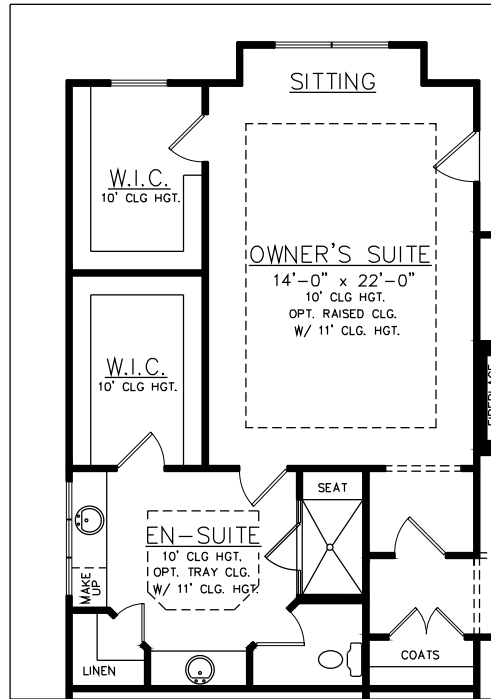

Opt. Deluxe
En-Suite Bath

Opt. 2'-0" Extended
Owner's Sitting Area &
Deluxe En-Suite Bath

Opt. 2'-0" Extended
Owner's Sitting Area

THE ROSEHALL II

All information contained herein is deemed reliable. All illustrations are artist's depictions only and are not meant to be exact and do not show accurate details as they will appear on the finished product. House orientation is determined by builder. All dimensions are approximate and may differ from actual home. No part of this brochure constitutes an agreement of any kind between J.P. Orleans and you. 01.30.20